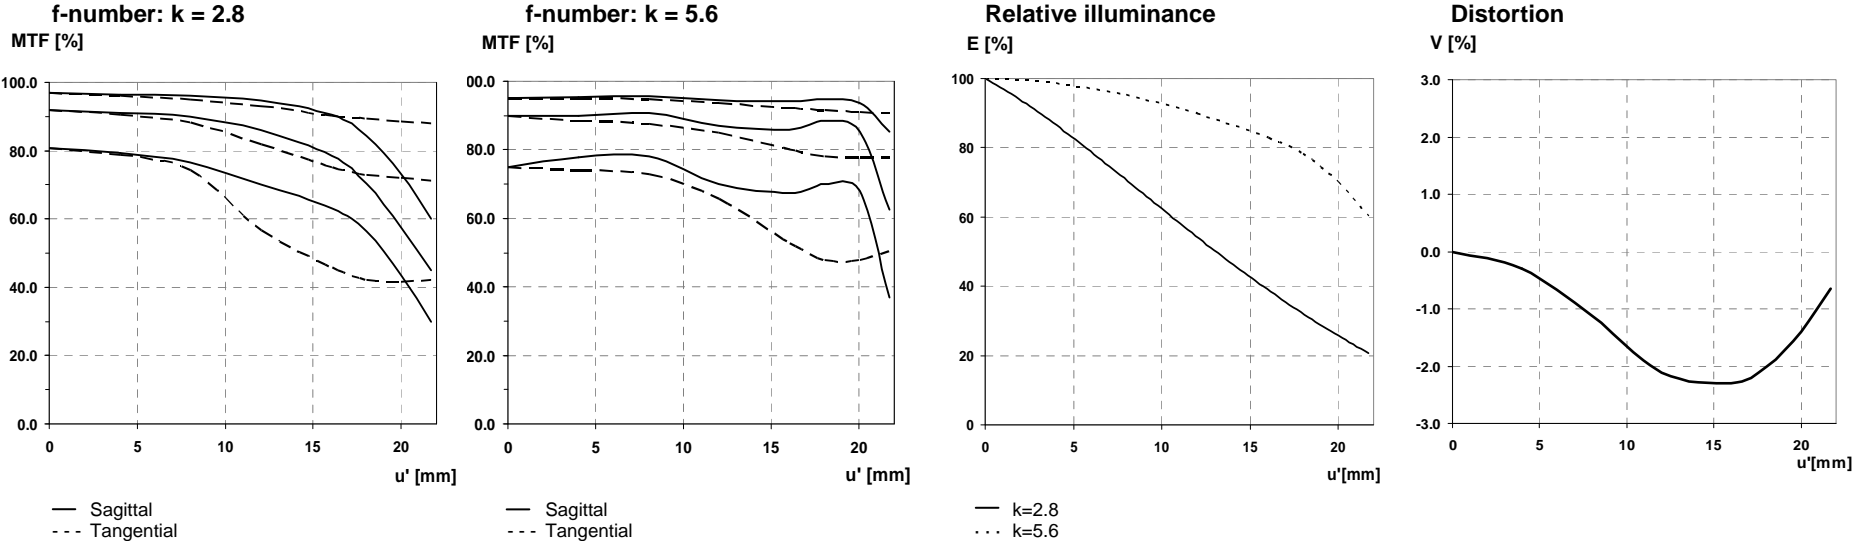

Angular field diag./horiz./vert.: 90° / 81° / 59°

Position of the entrance pupil: 24 mm behind the front lens

Filter: M82 x 0.75

Weight: 620 g

Dimensions: dia. 87 mm, length incl. caps: 110 mm

Length from bayonet to front: 86mm

Performance data

Modulation transfer MTF as a function of the image height (u) and slit orientation. White light. Spatial frequencies R=10, 20 and 40 cycles/mm.

Carl Zeiss AG
 Camera Lens Division
 73446 Oberkochen