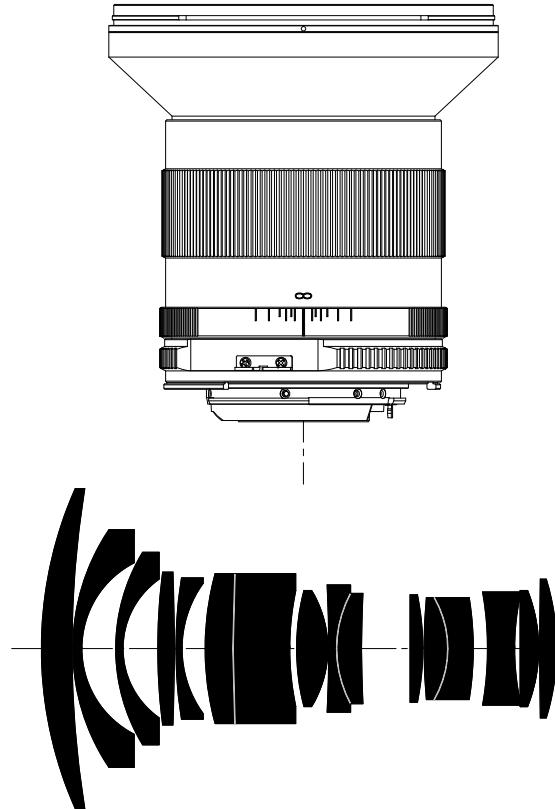

Distagon T* 2,8 / 21 ZF

Expanding your horizons

This full-frame lens is the direct successor to the legendary Distagon 2,8/21. It has been recalculated on the basis of the proven design and equipped with modern, environmentally friendly types of glass.

Technical Specification

Focal length: 21 mm

Aperture range: f/2.8 – f/22

Number of elements/ groups: 16 / 13

Focusing range: 0.22 m – infinity

Image ratio at close range: 1 : 5

Coverage at close range: 18 cm x 12 cm

Angular field diag./horiz./vert.: 90° / 81° / 59°

Position of the entrance pupil: 24 mm behind the front lens

Filter: M82 x 0.75

Weight: 620 g

Dimensions: dia. 87 mm, length incl. caps: 110 mm

Length from bayonet to front: 86mm