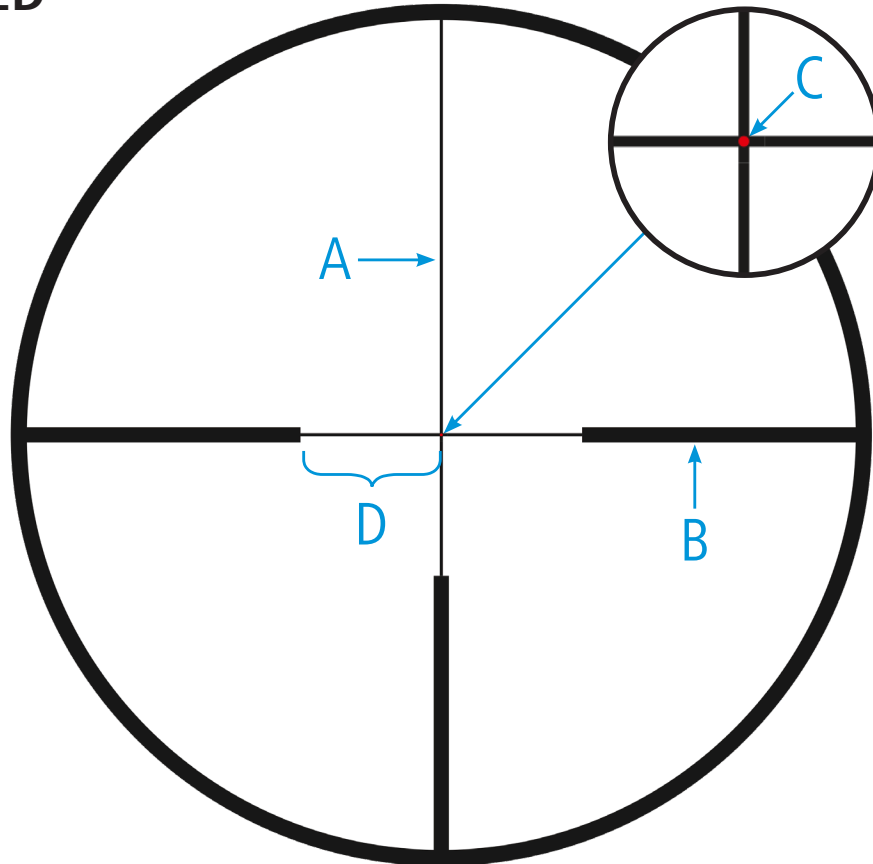

---

RETICLE TYPE

CONQUEST V4 3-12x56

RETICLE #

---

**Plex-Style w/ Dot**

**#60**

---

## Plex-Style w/ Dot

#60

ILLUMINATED

| RIFLESCOPE(S)    | CONQUEST V4 3-12x56 |
|------------------|---------------------|
| Magnification    | @ 10x               |
|                  | <b>MOA</b>          |
| Line Thickness A | 0.34                |
| Bar Thickness B  | 1.72                |
| Dot Size C       | 0.24                |
| Opening D        | 24.07               |