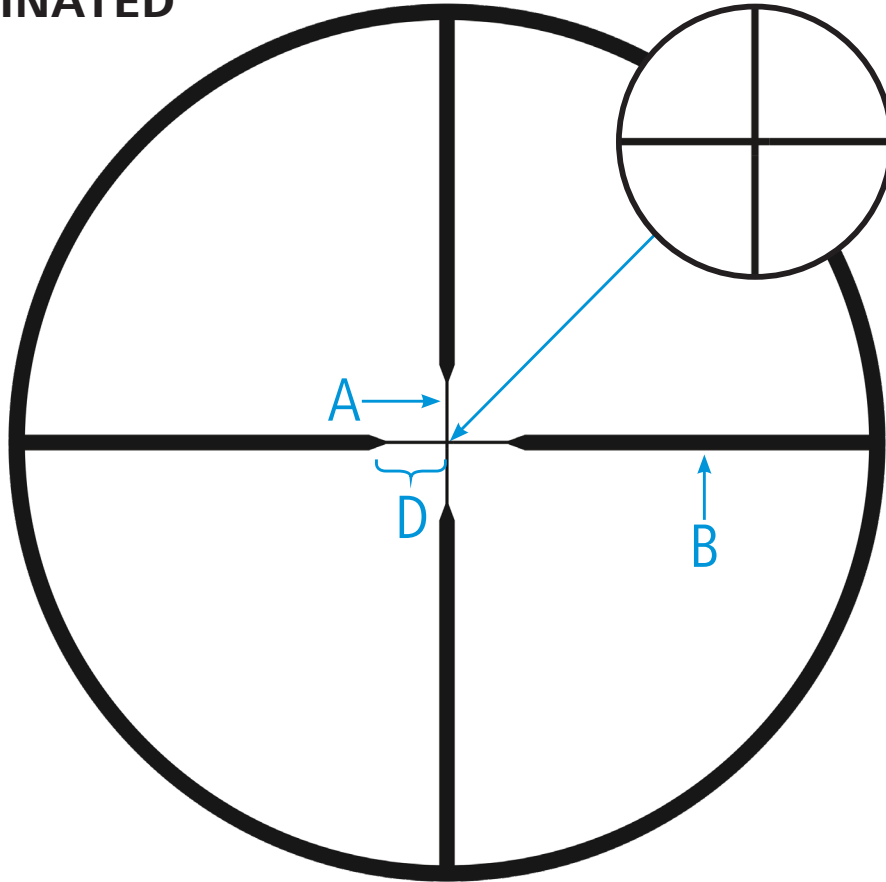

RETICLE TYPE

CONQUEST V4 3-12x56

RETICLE #

Z-Plex

#20

NON-ILLUMINATED

Z-Plex**#20**

NON-ILLUMINATED

RIFLESCOPE(S)	CONQUEST V4 3-12x56
Magnification	@ 12x
	MOA
Line Thickness A	0.17
Bar Thickness B	0.95
Dot Size C	N/A
Opening D	16.6