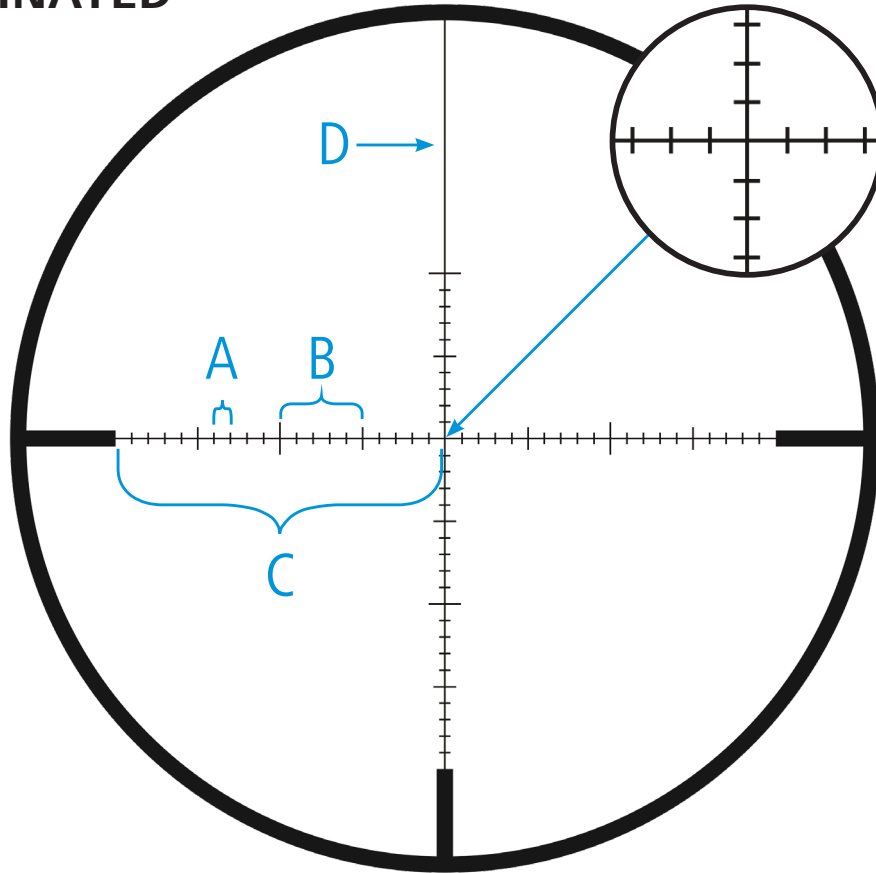

RETICLE TYPE

CONQUEST V4 6-24x50

RETICLE #

ZMOA-1

#93

NON-ILLUMINATED

ZMOA-1

#93

NON-ILLUMINATED

RIFLESCOPE(S)	CONQUEST V4 6-24x50
Magnification	@ 24x
	MOA
Distance A	1
Distance B	5
Distance C	20
Line Thickness D	0.14 @ 24x