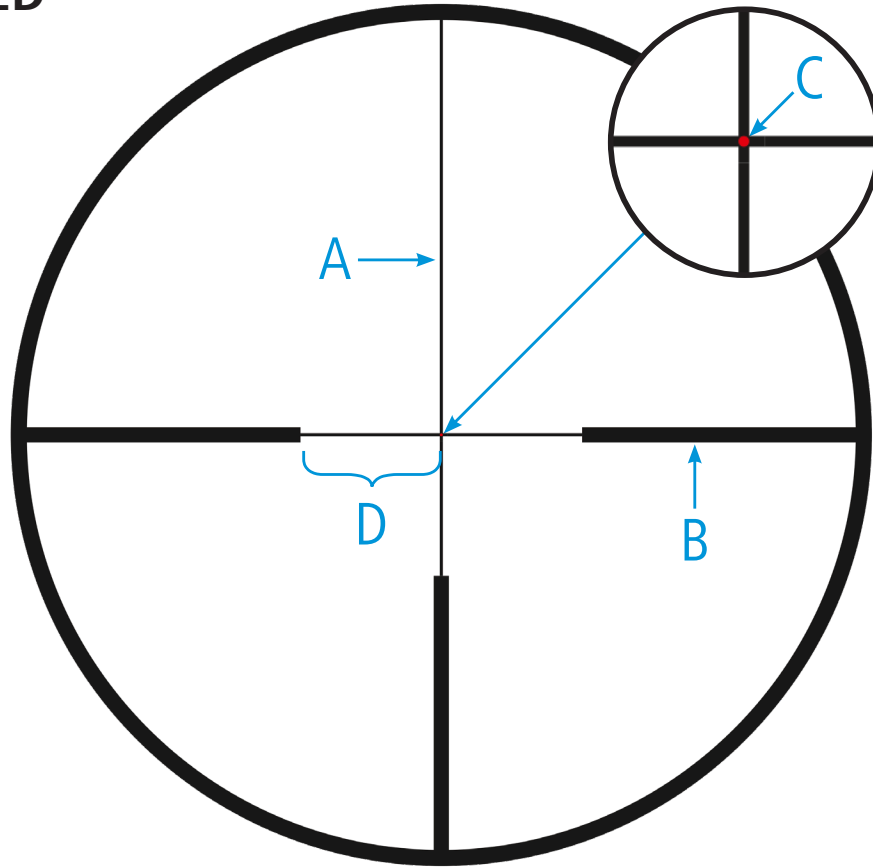

RETICLE TYPE

CONQUEST V6 1-6x24

RETICLE #

Plex-Style w/ Dot

#60

ILLUMINATED

Plex-Style w/ Dot

#60

ILLUMINATED

RIFLESCOPE(S)	CONQUEST V6 1-6x24
Magnification	@ 6x
	MOA
Line Thickness A	0.58
Bar Thickness B	2.85
Dot Size C	0.41
Opening D	40.05