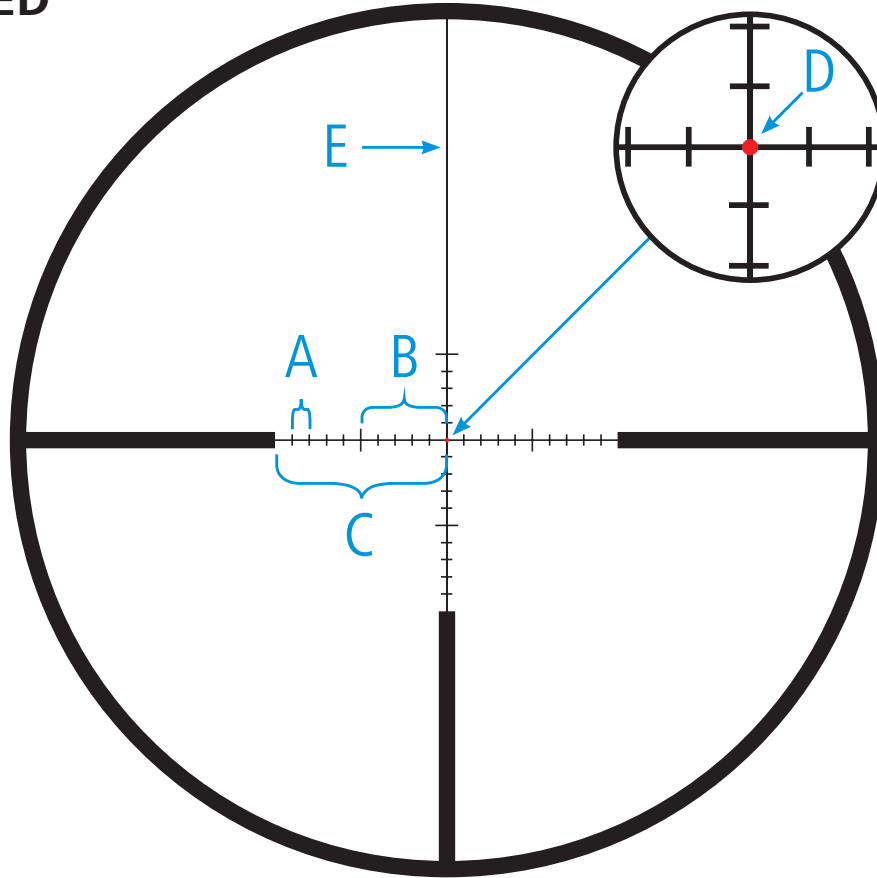

RETICLE TYPE

CONQUEST V6 1-6x24

RETICLE #

ZMOA-4

#95

ILLUMINATED
RED DOT

ZMOA-4

#95

ILLUMINATED
RED DOT

RIFLESCOPE(S)	CONQUEST V6 1-6x24
Magnification	@ 6x
	MOA
Distance A	4
Distance B	20
Distance C	40
Dot Size D	0.38 @ 6x
Line Thickness E	0.53 @ 6x