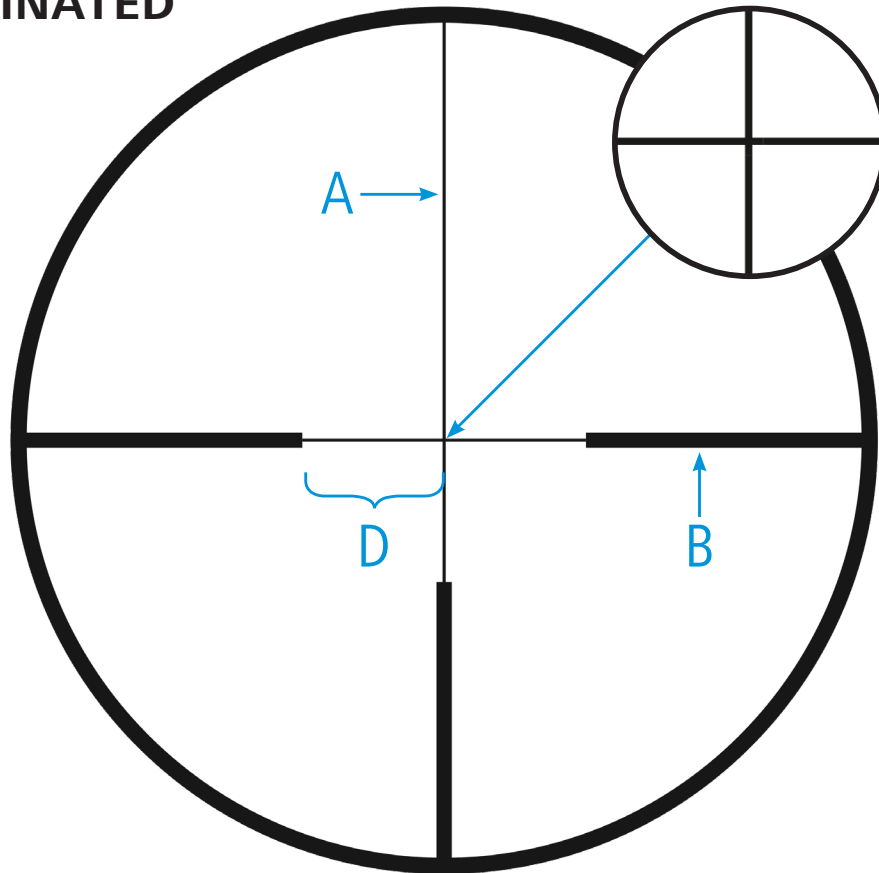

RETICLE TYPE

CONQUEST V6 3-18x50

RETICLE #

Plex-Style

#6

NON-ILLUMINATED

Plex-Style

#6

NON-ILLUMINATED

RIFLESCOPE(S)	CONQUEST V6 3-18x50
Magnification	@ 18x
	MOA
Line Thickness A	0.21
Bar Thickness B	0.96
Dot Size C	N/A
Opening D	13.41