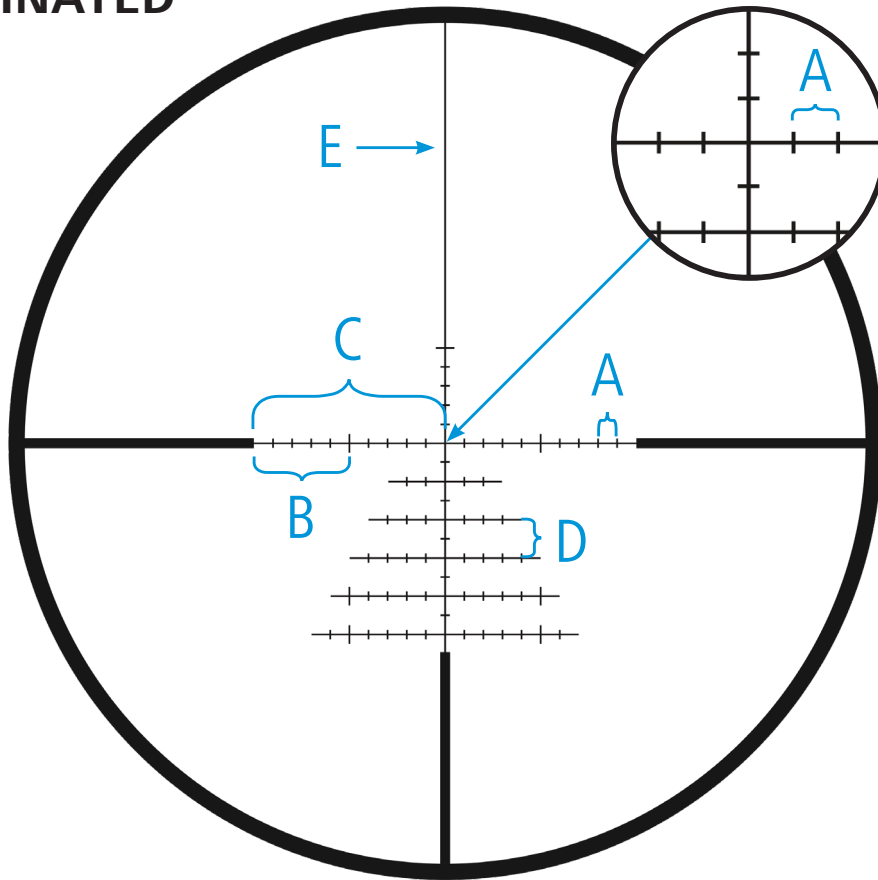

RETICLE TYPE

CONQUEST V6 3-18x50

RETICLE #

**ZBR-2**

**#92**

NON-ILLUMINATED

ZBR-2

#92

NON-ILLUMINATED

RIFLESCOPE(S)	CONQUEST V6 3-18x50
Magnification	@ 18x
	<b>MOA</b>
Distance A	2
Distance B	10
Distance C	20
Distance D	4
Line Thickness E	0.19 @ 18x