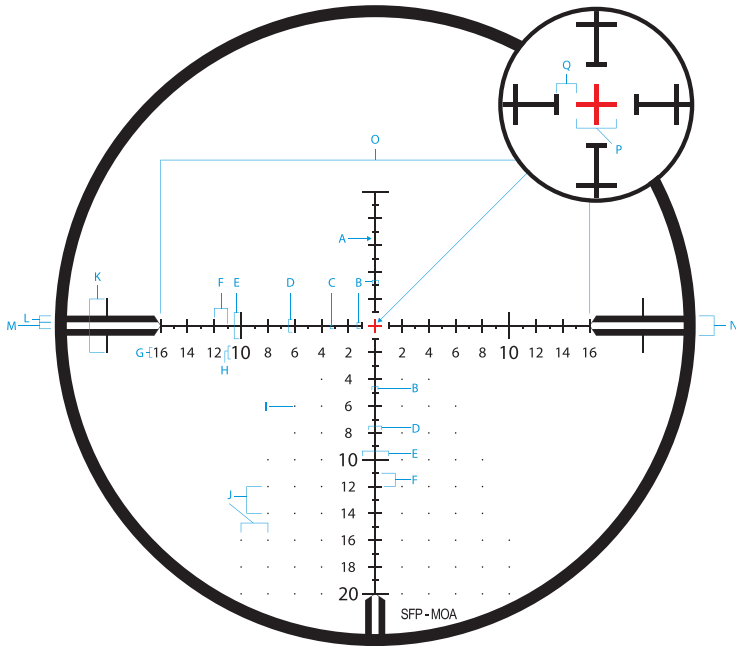

ZMOAi-20

ZEISS Minute of Angle Illuminated Reticle

The **ZMOAi-20** reticle shares the same architecture as the ZMOAi-T20 reticle, albeit with a thicker line subtension. The thicker reticle is helpful for those that hunt frequently against darker backgrounds and tree canopies, as well as where the user has visual difficulties distinguishing thinner reticles.

Each hash mark represents one MOA spacing, and MOA references are easily identified with even MOA numbers illustrated adjacent to the main horizontal and vertical lines of the reticle. The floating center point of aim allows for ultra-precise shot placement, and can be illuminated. The floating dots located left and right of the main vertical centerline allow the shooter to validate windage calls and bullet impact.

RETICLE TYPE	RETICLE #
ZMOAi-20	89
ILLUMINATED Second Focal Plane Reticle	
RIFLESCOPE	Conquest V4 6-24x50
Magnification	@ 24x
UNIT OF MEASURE	MOA
Line Thickness A	0.12
Distance B	0.5
Distance C	0.25
Distance D	1.0
Distance E	2.0
Distance F	1.0
Distance G	4.0
Standard Number Height H	0.75
10, 20 Number Height I	1.0
Dot Size J	0.12
Dot Spacing K	2.0
Distance L	1.5
Distance M	0.5
Distance N	0.5
Distance O	32
Distance P	1.0
Spacing around center cross Q	0.5

RETICLE TYPE	RETICLE #	
ZBi	68	
ILLUMINATED Second Focal Plane Reticle		
RIFLESCOPES	Conquest V4 4-16x44/50	Conquest V4 6-24x50
Magnification	@ 16x	@ 24x
UNIT OF MEASURE	MOA	MOA
Line Thickness A	0.12	0.12
Distance B	0.25	0.25
Distance C	1.0	1.0
Distance D	2.0	2.0
Distance E	1.0	1.0
Number Height F	0.5	0.5
Distance G	0.5	0.5
Drop Indicator Height H	1.0	1.0
Line Spacing I	5.0	5.0
Drop Indicator Line Thickness J	0.06	0.06
Distance to Center of Number K	1.0	1.0
Distance L	30	30
Distance M	2.0	2.0
Spacing Around Center Cross N	1.0	1.0
Distance O	2.0	2.0
Distance P	0.5	0.5
Distance Q	1.0	1.0