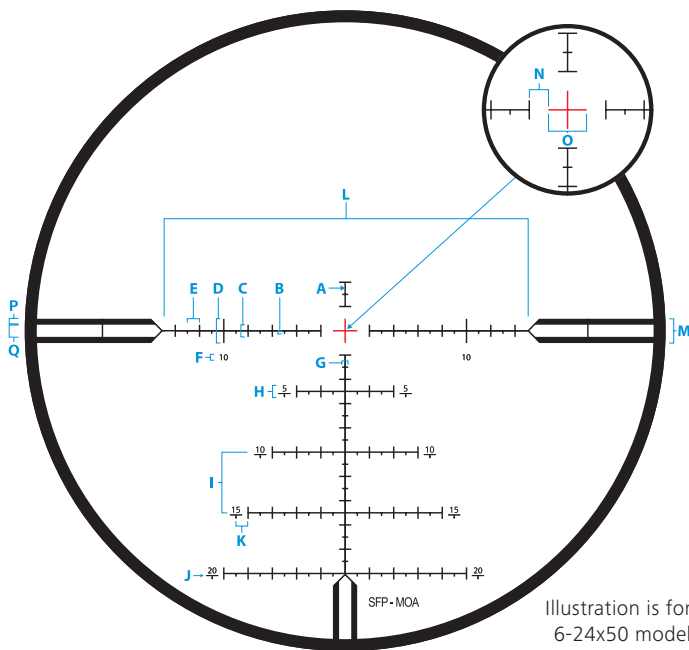

Each hash mark represents one MOA spacing, and MOA references are easily identified with even MOA numbers illustrated adjacent to the main horizontal and vertical lines of the reticle. The floating center point of aim allows for ultra-precise shot placement, and can be illuminated. The floating dots located left and right of the main vertical centerline allow the shooter to validate windage calls and bullet impact.

ZBi

ZEISS Ballistic Illuminated Reticle

Illustration is for 6-24x50 model

AVAILABLE IN THESE ZEISS CONQUEST V4 MODELS

The all-new ZBi reticle was designed to offer a more appropriate reticle to support long-range hunting and shooting where users demanded an easy-to-see, easy-to-understand, clean, and highly useful reticle for long-range hunting and shooting. Visually, it is fast to pick up and easy to get on target. The highly useful design supports quick, accurate and intuitive hold-offs for windage corrections. This is the ideal reticle for those that want a clutter-free reticle with useful design for taking the tougher shots.

RETICLE TYPE	RETICLE #	
ZBi	68	
ILLUMINATED Second Focal Plane Reticle		
RIFLESCOPES	Conquest V4 4-16x44/50	Conquest V4 6-24x50
Magnification	@ 16x	@ 24x
UNIT OF MEASURE	MOA	MOA
Line Thickness A	0.12	0.12
Distance B	0.25	0.25
Distance C	1.0	1.0
Distance D	2.0	2.0
Distance E	1.0	1.0
Number Height F	0.5	0.5
Distance G	0.5	0.5
Drop Indicator Height H	1.0	1.0
Line Spacing I	5.0	5.0
Drop Indicator Line Thickness J	0.06	0.06
Distance to Center of Number K	1.0	1.0
Distance L	30	30
Distance M	2.0	2.0
Spacing Around Center Cross N	1.0	1.0
Distance O	2.0	2.0
Distance P	0.5	0.5
Distance Q	1.0	1.0