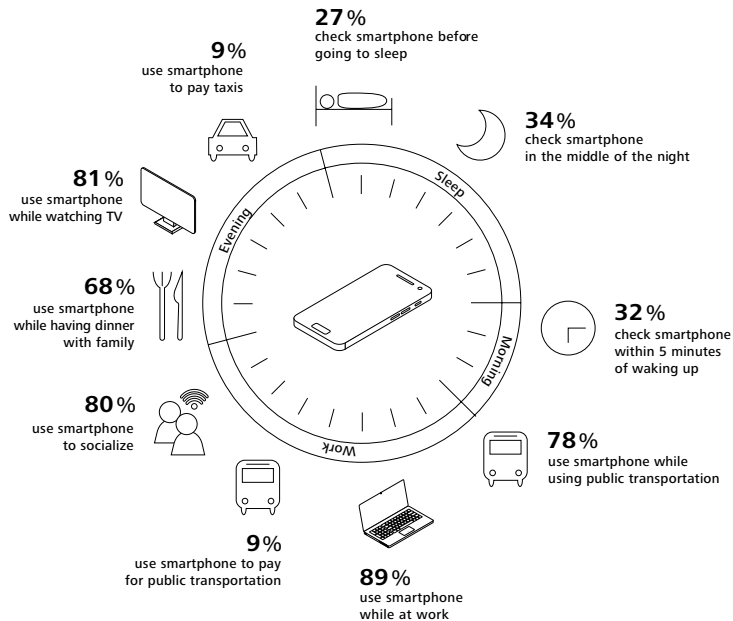

Smartphones have changed the way we use our eyes and increased the amount of strain we put on them.

ZEISS SmartLife: the smart choice.

The ZEISS SmartLife Lens Portfolio caters to all connected, on-the-move eyeglass wearers, independent of age – providing clear, comfortable vision to keep up with modern life.