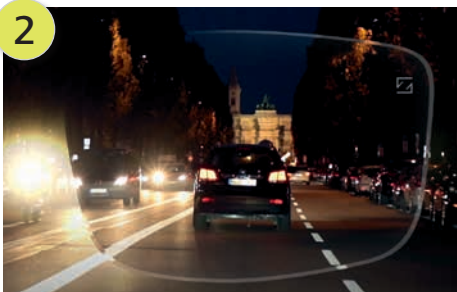

# Did you know?

Most people have to drive in challenging visual conditions

**94%**  
Rain

**88%**  
Dusk

**76%**  
At Night

**74%**  
Fog

Introducing – **ZEISS DriveSafe.**

**Ask us  
today!**

A unique all-day lens solution with advanced new design features fine-tuned for driving.

The moment greater clarity  
equals greater confidence.

## ZEISS DriveSafe.

1

Better vision in low light conditions or at night.

2

Reduced glare at night from oncoming cars or street lights.

3

Easy refocusing between the road, dashboard and mirrors.

**Ask us  
today!**